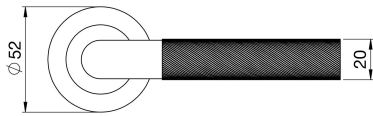

## Steelworx Crown Knurled Lever

### SWL1169 Range

Lever on concealed fix threaded rose. A diamond pattern knurled round bar. Part of the Steelworx range in grade 304 Stainless Steel. Comes with a 10 year mechanical guarantee.