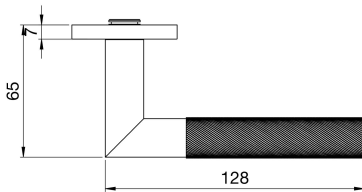

### SWL1169 Range

Lever on concealed fix threaded rose. A diamond pattern knurled round bar. Part of the Steelworx range in grade 304 Stainless Steel. Comes with a 10 year mechanical guarantee.