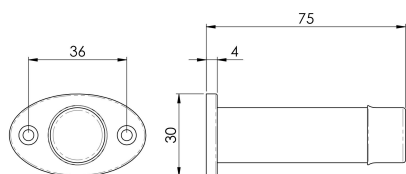

## Projection Door Stop

LF5130 Range

Black Antique cylinder style door stop with buffer. Oval shape backplate with 2 fixing holes. Comes with a 10 year mechanical guarantee. Ludlow Black Antique is a traditional range of furniture with a powder coated Black finish.