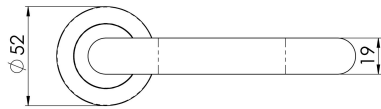

## Steelworx SWL Nera Lever on Rose

SWL1190

Lever on a concealed fix threaded rose. A substantial round bar return to door safety lever. Part of the Steelworx range in grade 304 Stainless Steel. Comes with a 10 year mechanical guarantee and is Fire door rated.