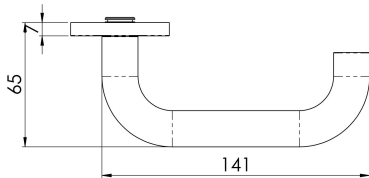

## Steelworx SWL Nera Lever on Rose

SWL1190

Lever on a concealed fix threaded rose. A substantial round bar return to door safety lever. Part of the Steelworx range in grade 304 Stainless Steel. Comes with a 10 year mechanical guarantee and is Fire door rated.