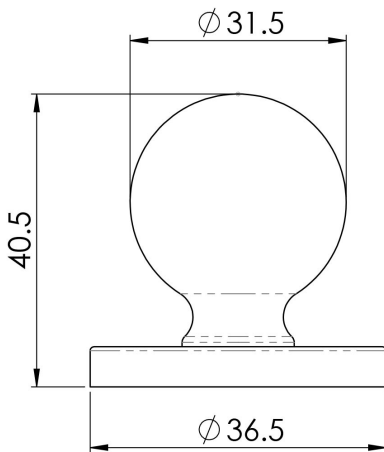

Hammered Pattern Ball Knob

FTD1078

A hammered pattern ball knob on an etched ring rose. Best suited for older style antique furniture. Designed to compliment the furniture in the Ludlow Pewter range.