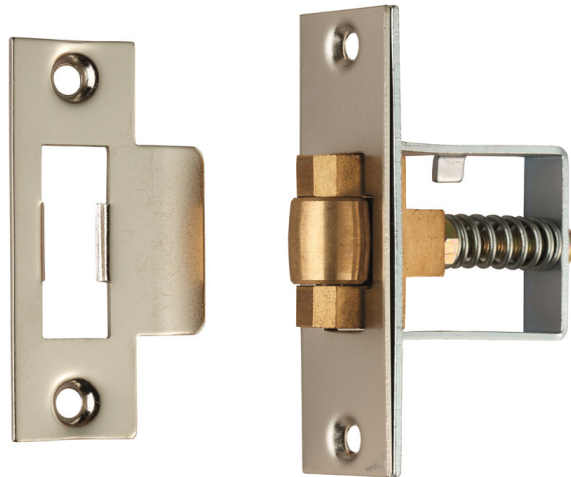

Heavy Duty Adjustable Roller Catch

RCA5511SSS

Fire rated for both timber and metal doors. carlislebrass.com/media/careinstruction/file/stainlesssteel.