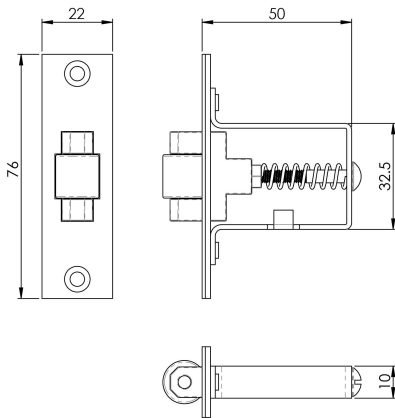

Heavy Duty Adjustable Roller Catch

RCA5511SSS

Fire rated for both timber and metal doors. carlislebrass.com/media/careinstruction/file/stainlesssteel.