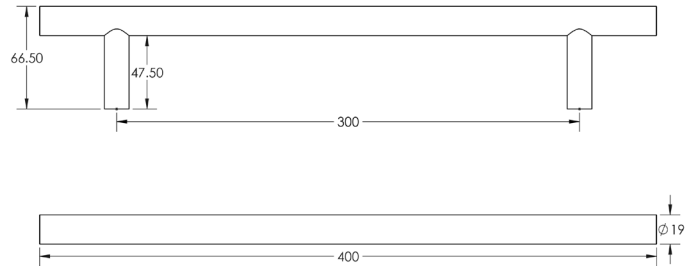

TECHNICAL DRAWING