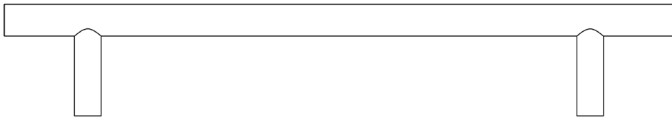

NERO RANGE

CODE

JMB219B

DESCRIPTION

Guardsman Pull Handle

STANDARDS

PRODUCT SPECIFICATION

- Grade 304 stainless steel
- Bolt through fixing
- 300mm centres
- Suitable for 54mm doors