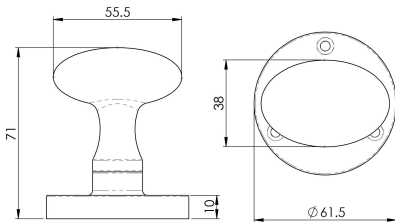

## Oval Mortice Knob

### M34 Range

The smooth larger than average oval shaped knob is substantial and easy to grip. Sturdy and durable making it suitable for demanding environments. Comes with a 10 year mechanical guarantee. Available in a variety of different finishes.