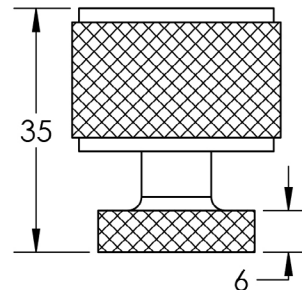

CODE

BUR400

DESCRIPTION

Piccadilly Cupboard Knob

STANDARDS

PRODUCT SPECIFICATION

- Matt lacquered solid brass
- M4 fixing

TECHNICAL DRAWING