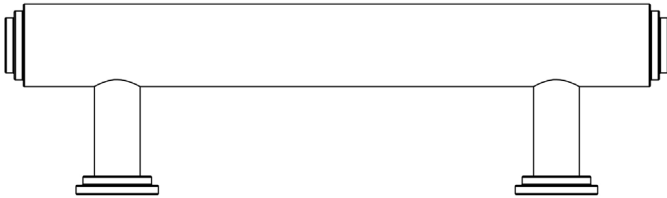

BURLINGTON RANGE

CODE

BUR510

DESCRIPTION

Belgrave Cabinet Handle

STANDARDS

PRODUCT SPECIFICATION

- Matt lacquered solid brass
- Optional roses included
- M4 fixing

TECHNICAL DRAWING

FINISHES

-  Antique Brass
-  Dark Bronze
-  Polished Nickel
-  Satin Brass
-  Satin Nickel