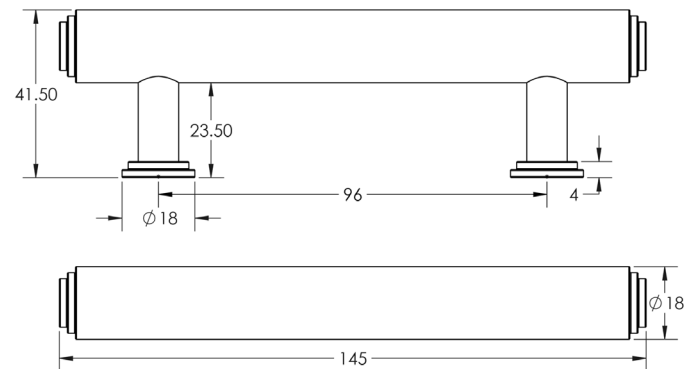

TECHNICAL DRAWING

FINISHES

- Antique Brass
- Dark Bronze
- Polished Nickel
- Satin Brass
- Satin Nickel