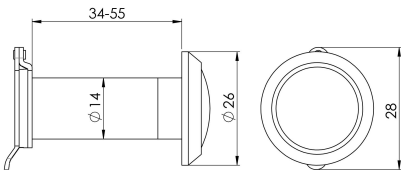

Door Viewer Glass Lens

AA77 Range

Standard style door viewer adds a useful security aspect to any door by enabling the user to see who is on the other side of the door before opening it. The viewer gives a 180° angle of vision.