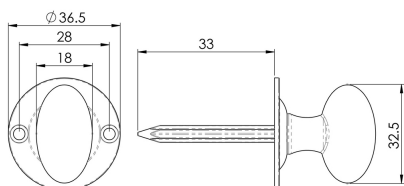

Oval Thumbturn

AA33 Range

- Solid Brass
- 37mm Diameter Rose
- 33mm Length Spline Spindle
- Supplied with a Hardened Steel spline
- Works with our DSB8225's
- Comes with a 10 Year Mechanical Guarantee