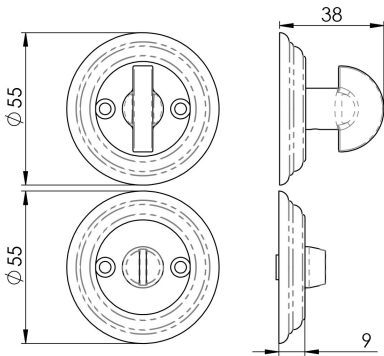

Delamain Large Thumbturn & Release

DK12 Range

Bathroom turn and release set to compliment the Delamain door knob range. Use of a separate deadbolt is required). Comes with a 10 year mechanical guarantee. Available in different finishes.