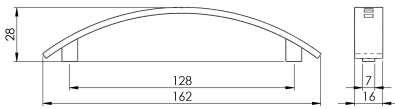

Quadra Curved Bow Handle

FTD272B

A curved bow handle with square cut outs in the central area giving this a modern contemporary look.