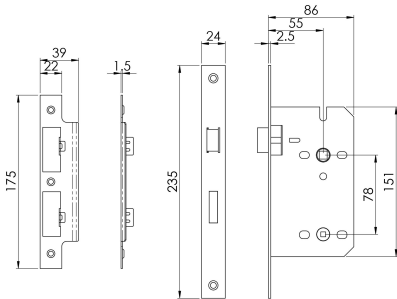

Easi-T Bathroom Din Lock

DLE7855WC

Contract Din Bathroom Lock 55mm. Square and Radius options. The Latch bolt has the Easi-T reverse function to save undoing the case so it can be reversed in seconds. Certified to BS EN 12209.