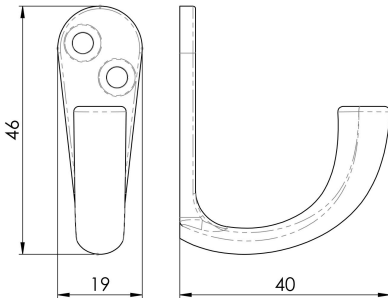

## Victorian Robe Hook

### AA26 Range

One piece robe hook which extends below the oval fixing plate. The 2 screw holes ensure a secure fixing. A basic Victorian robe hook, ideal for bathrooms, cloakrooms and bedrooms, a practical solution when fitted to the back of the door.