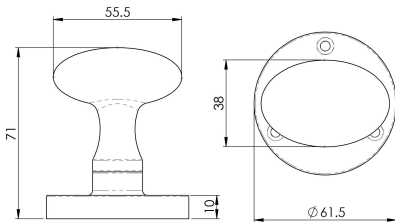

Oval Mortice Knob

M34 Range

The smooth larger than average oval shaped knob is substantial and easy to grip. Sturdy and durable making it suitable for demanding environments. Comes with a 10 year mechanical guarantee. Available in a variety of different finishes.