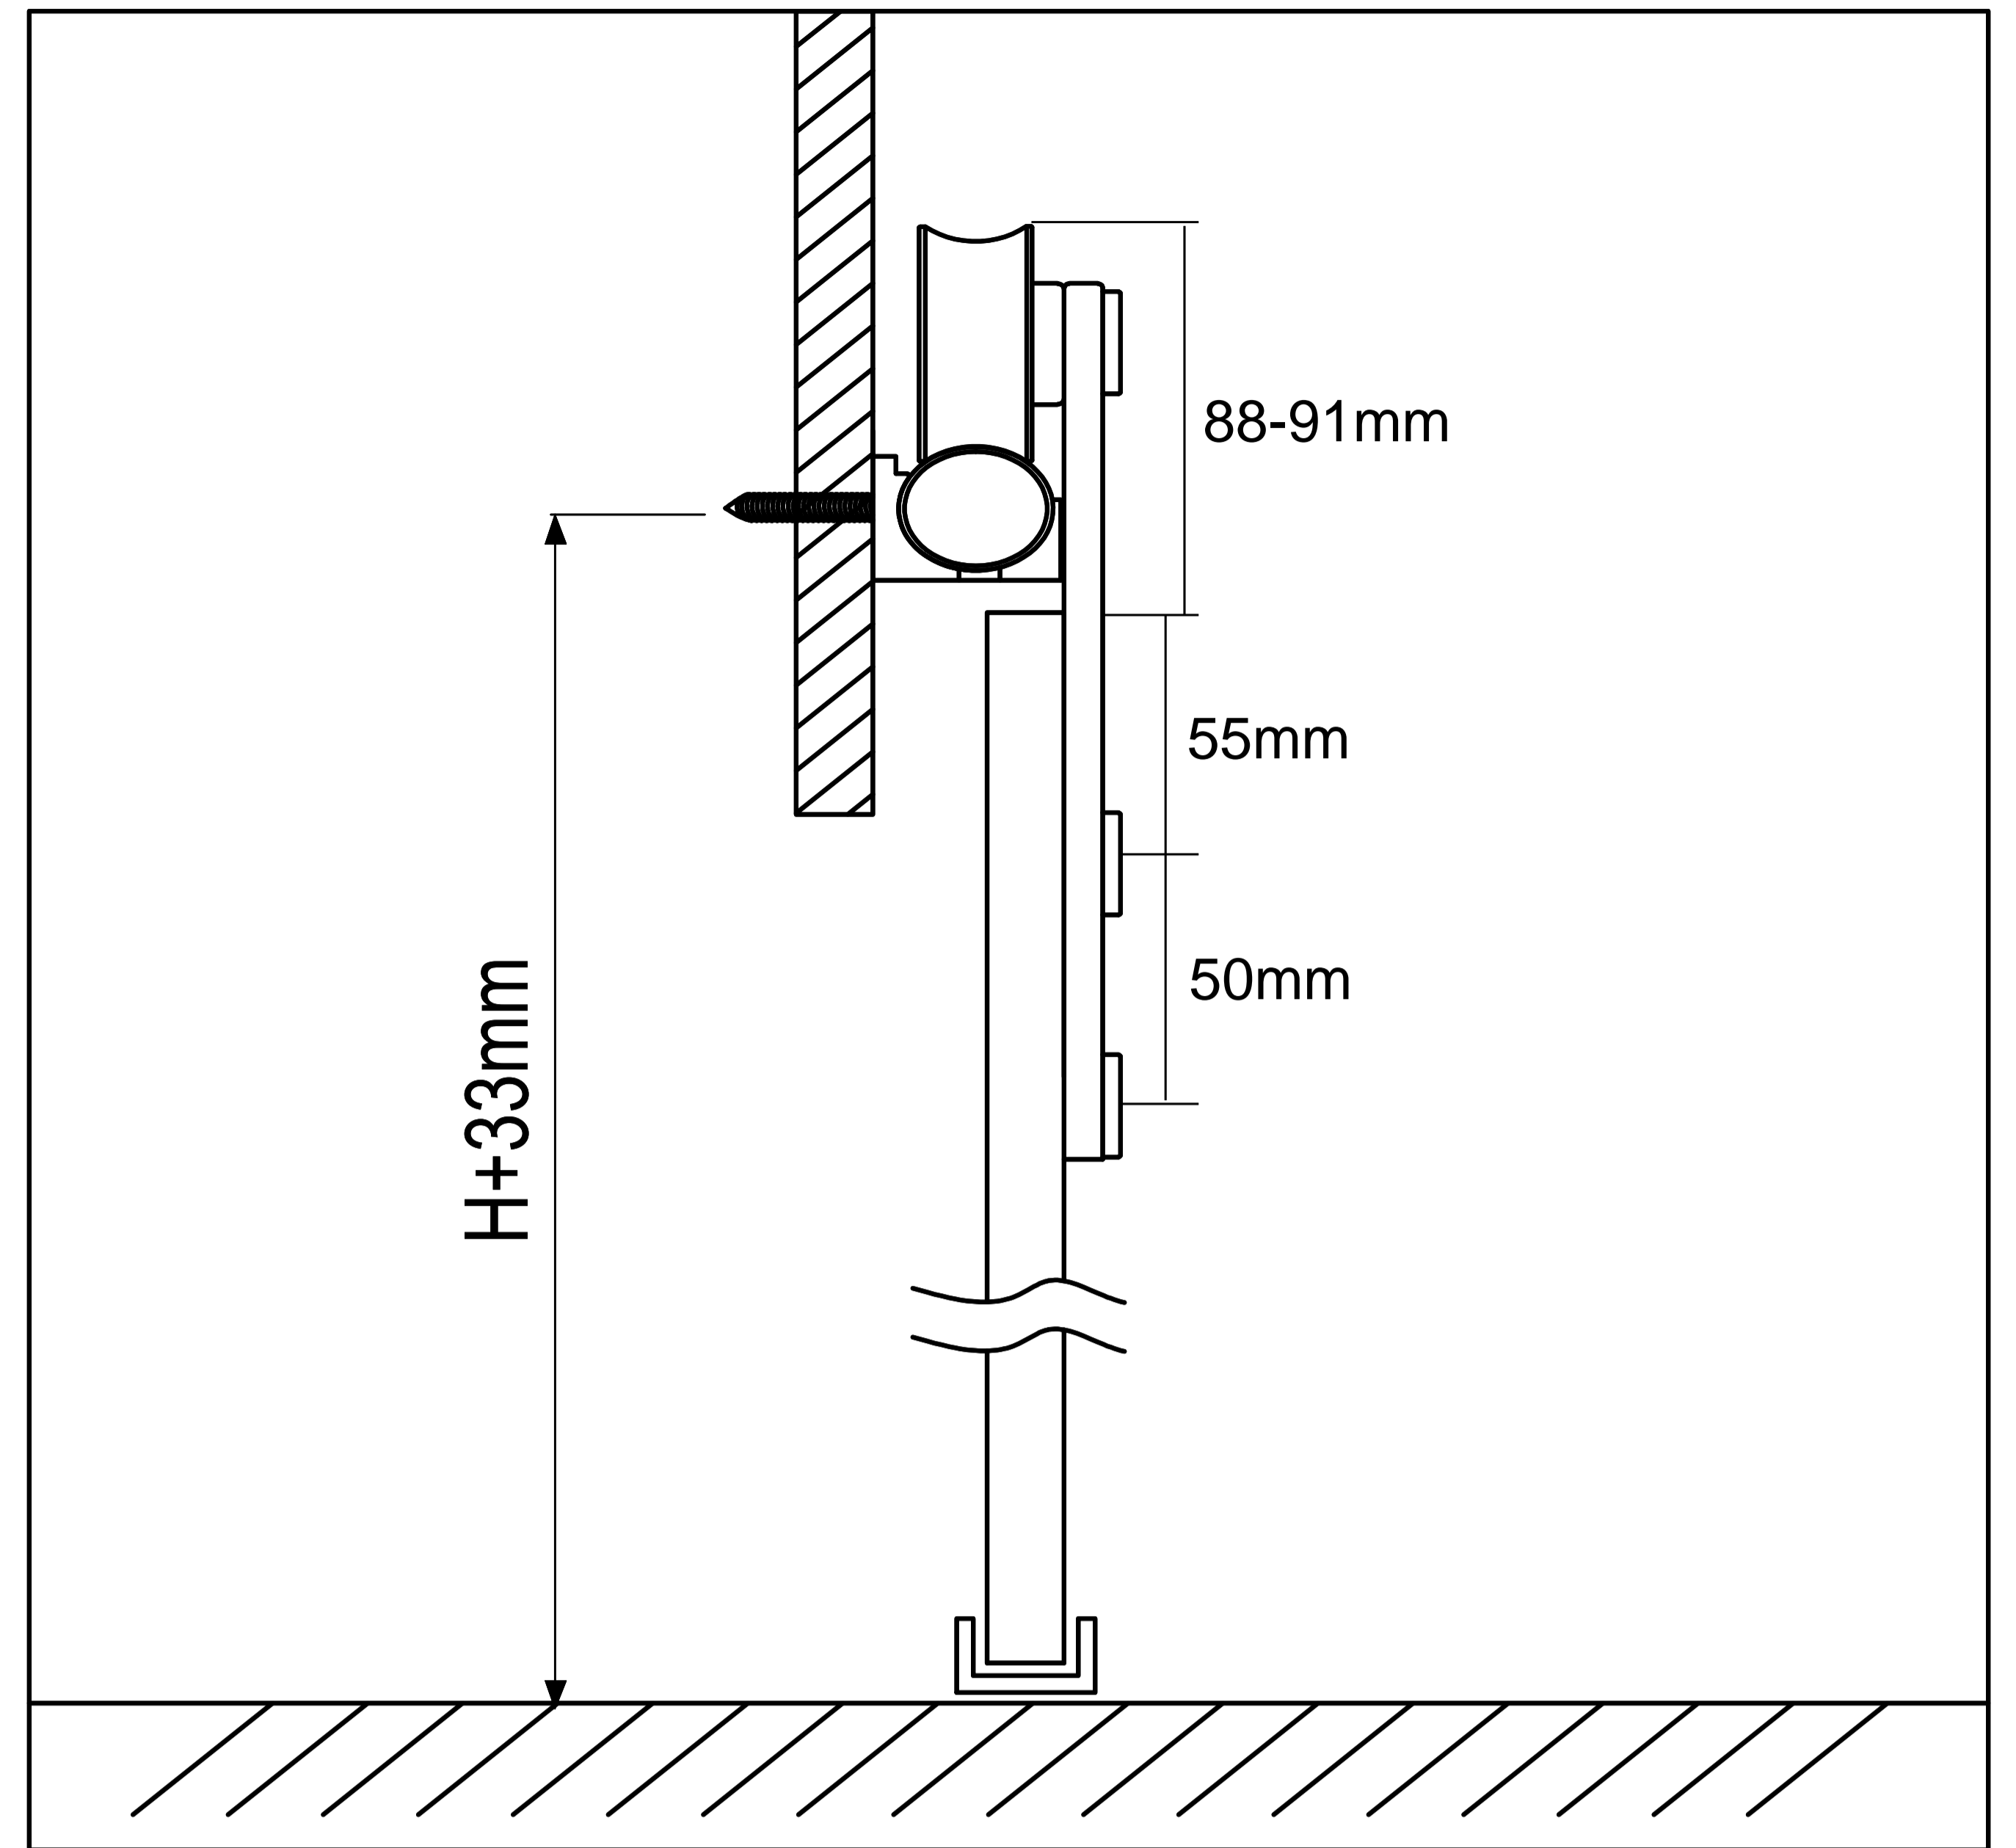

VETROSLIDE GLASS

41271 (1.5M KIT) STRAIGHT HANGER SINGLE WHEEL

FITTING INSTRUCTIONS

Max Door Weight: 100Kg Door Thickness: 8-12mm

Important Note: Coburn recommends to use Laminated Glass Door.

Important Note: Coburn recommends to use Laminated Glass Door for safety.