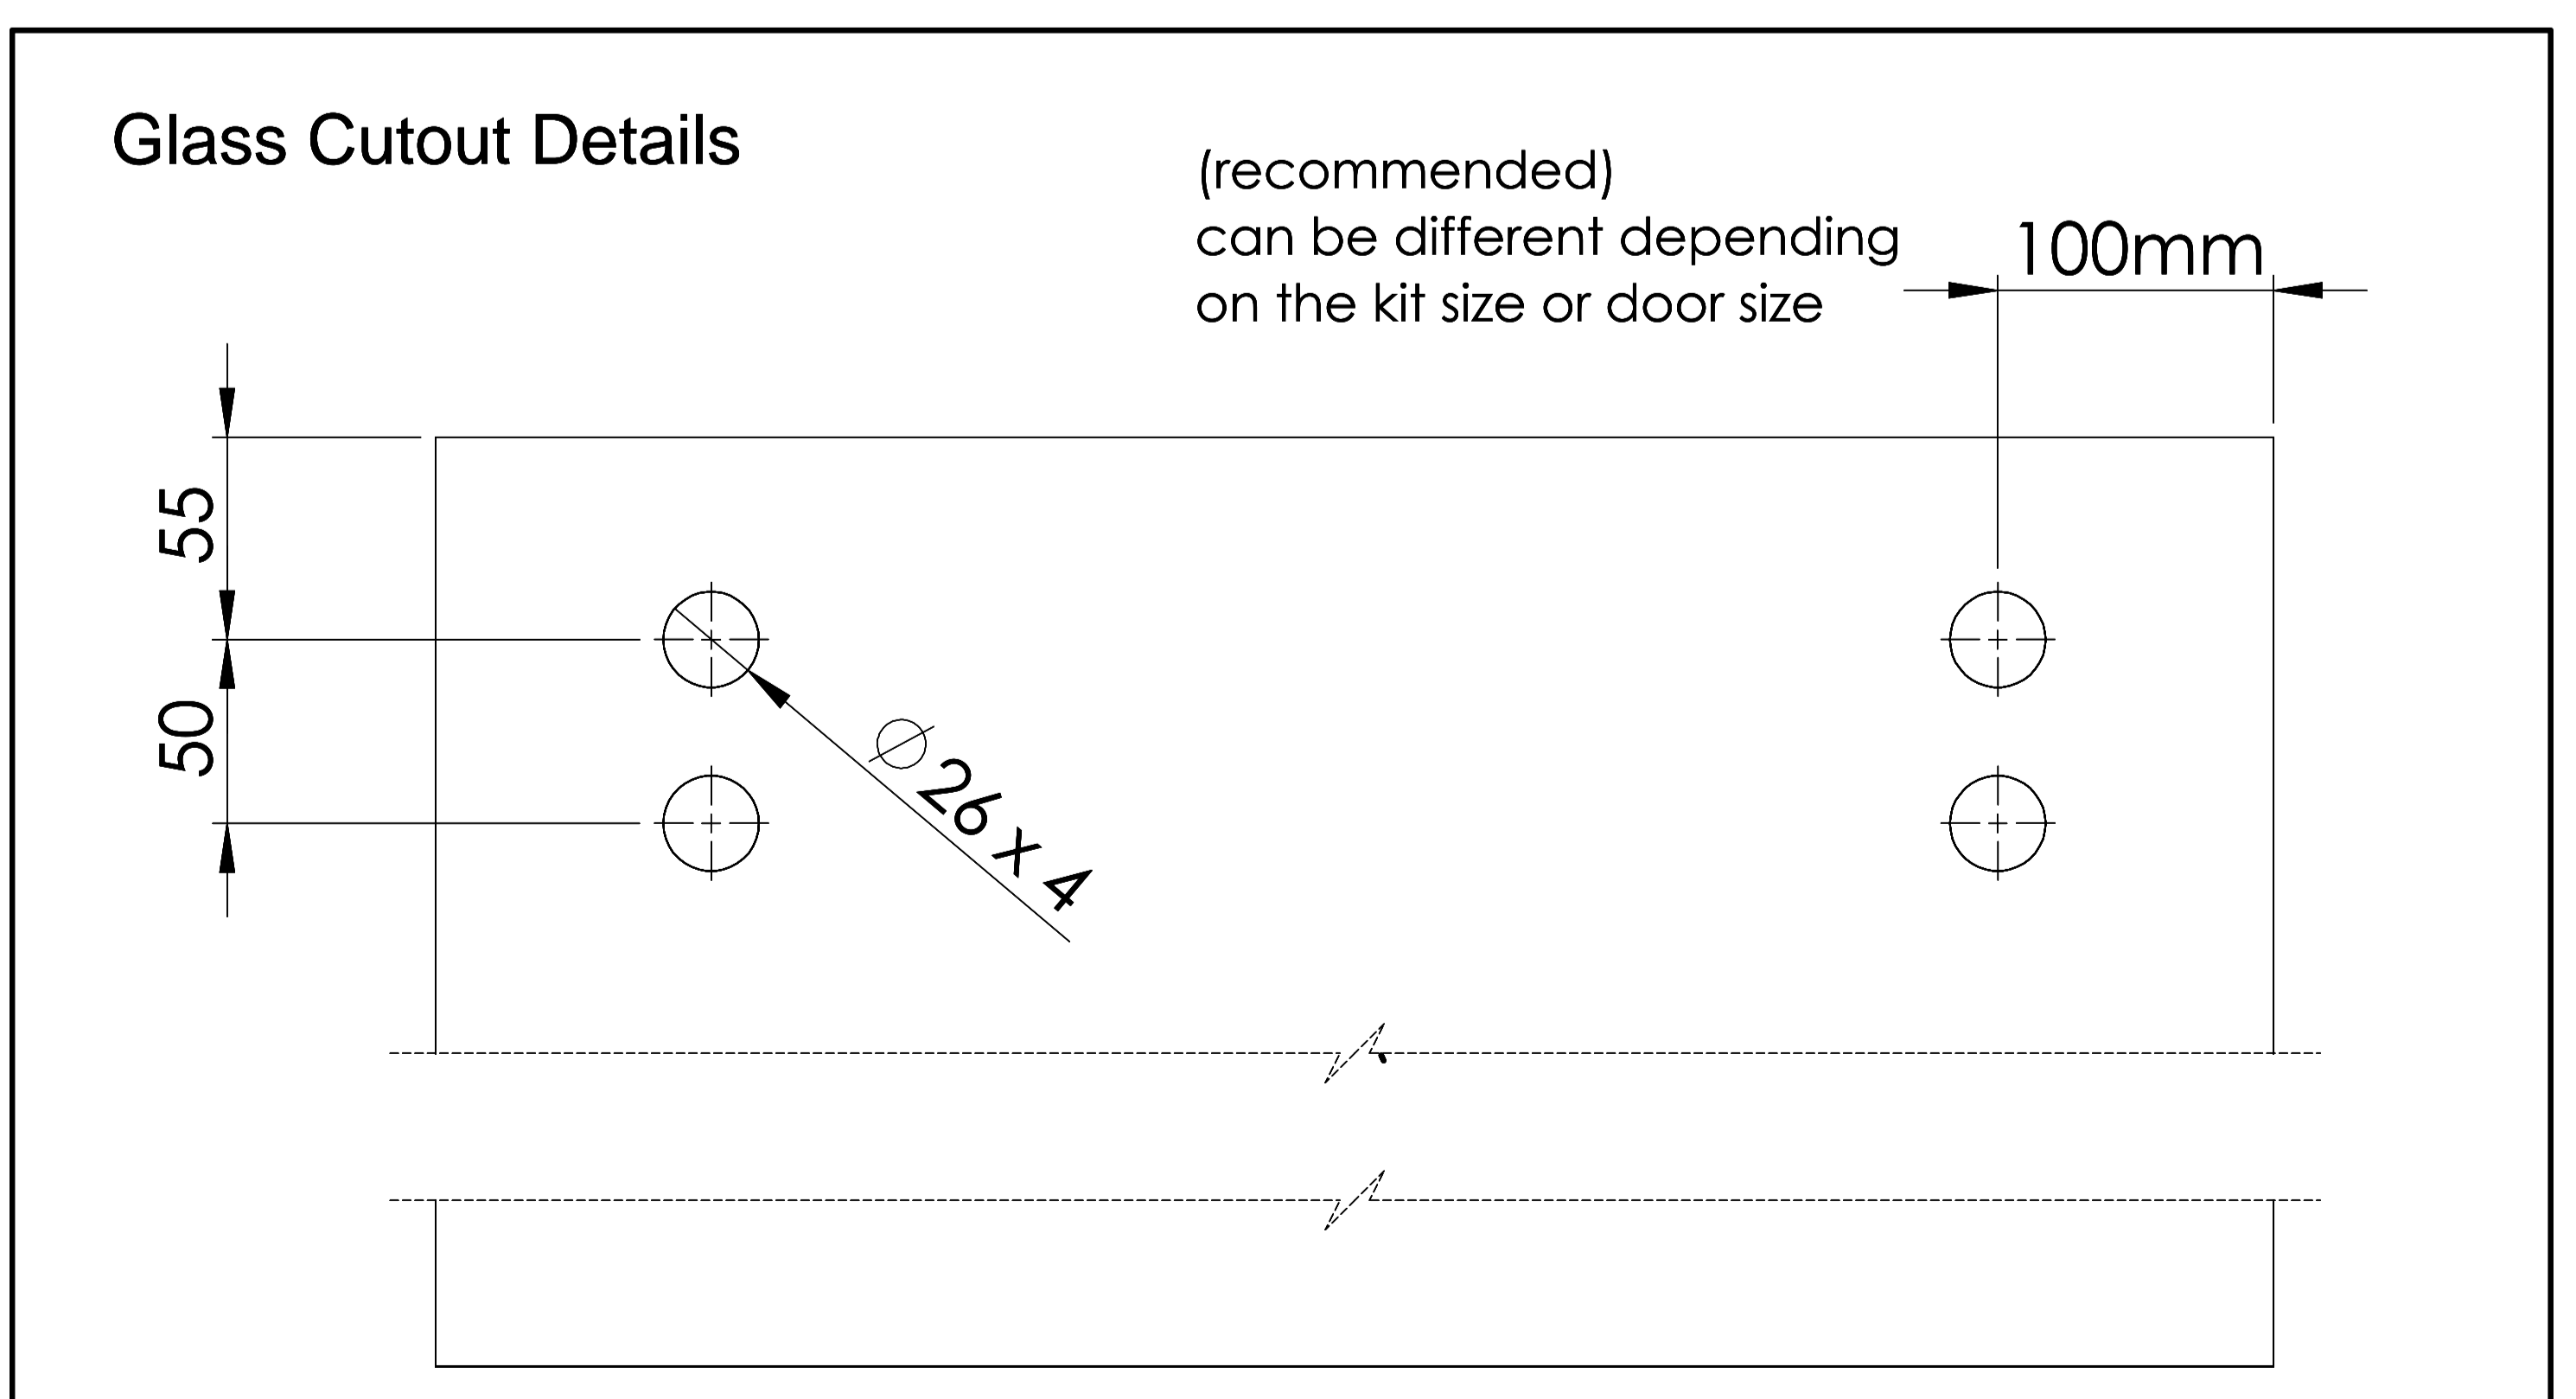

VETROSLIDE GLASS

41271 (1.5M KIT) STRAIGHT HANGER SINGLE WHEEL

FITTING INSTRUCTIONS

Max Door Weight: 100Kg Door Thickness: 8-12mm

Important Note: Coburn recommends to use Laminated Glass Door.

Important Note: Coburn recommends to use Laminated Glass Door for safety.