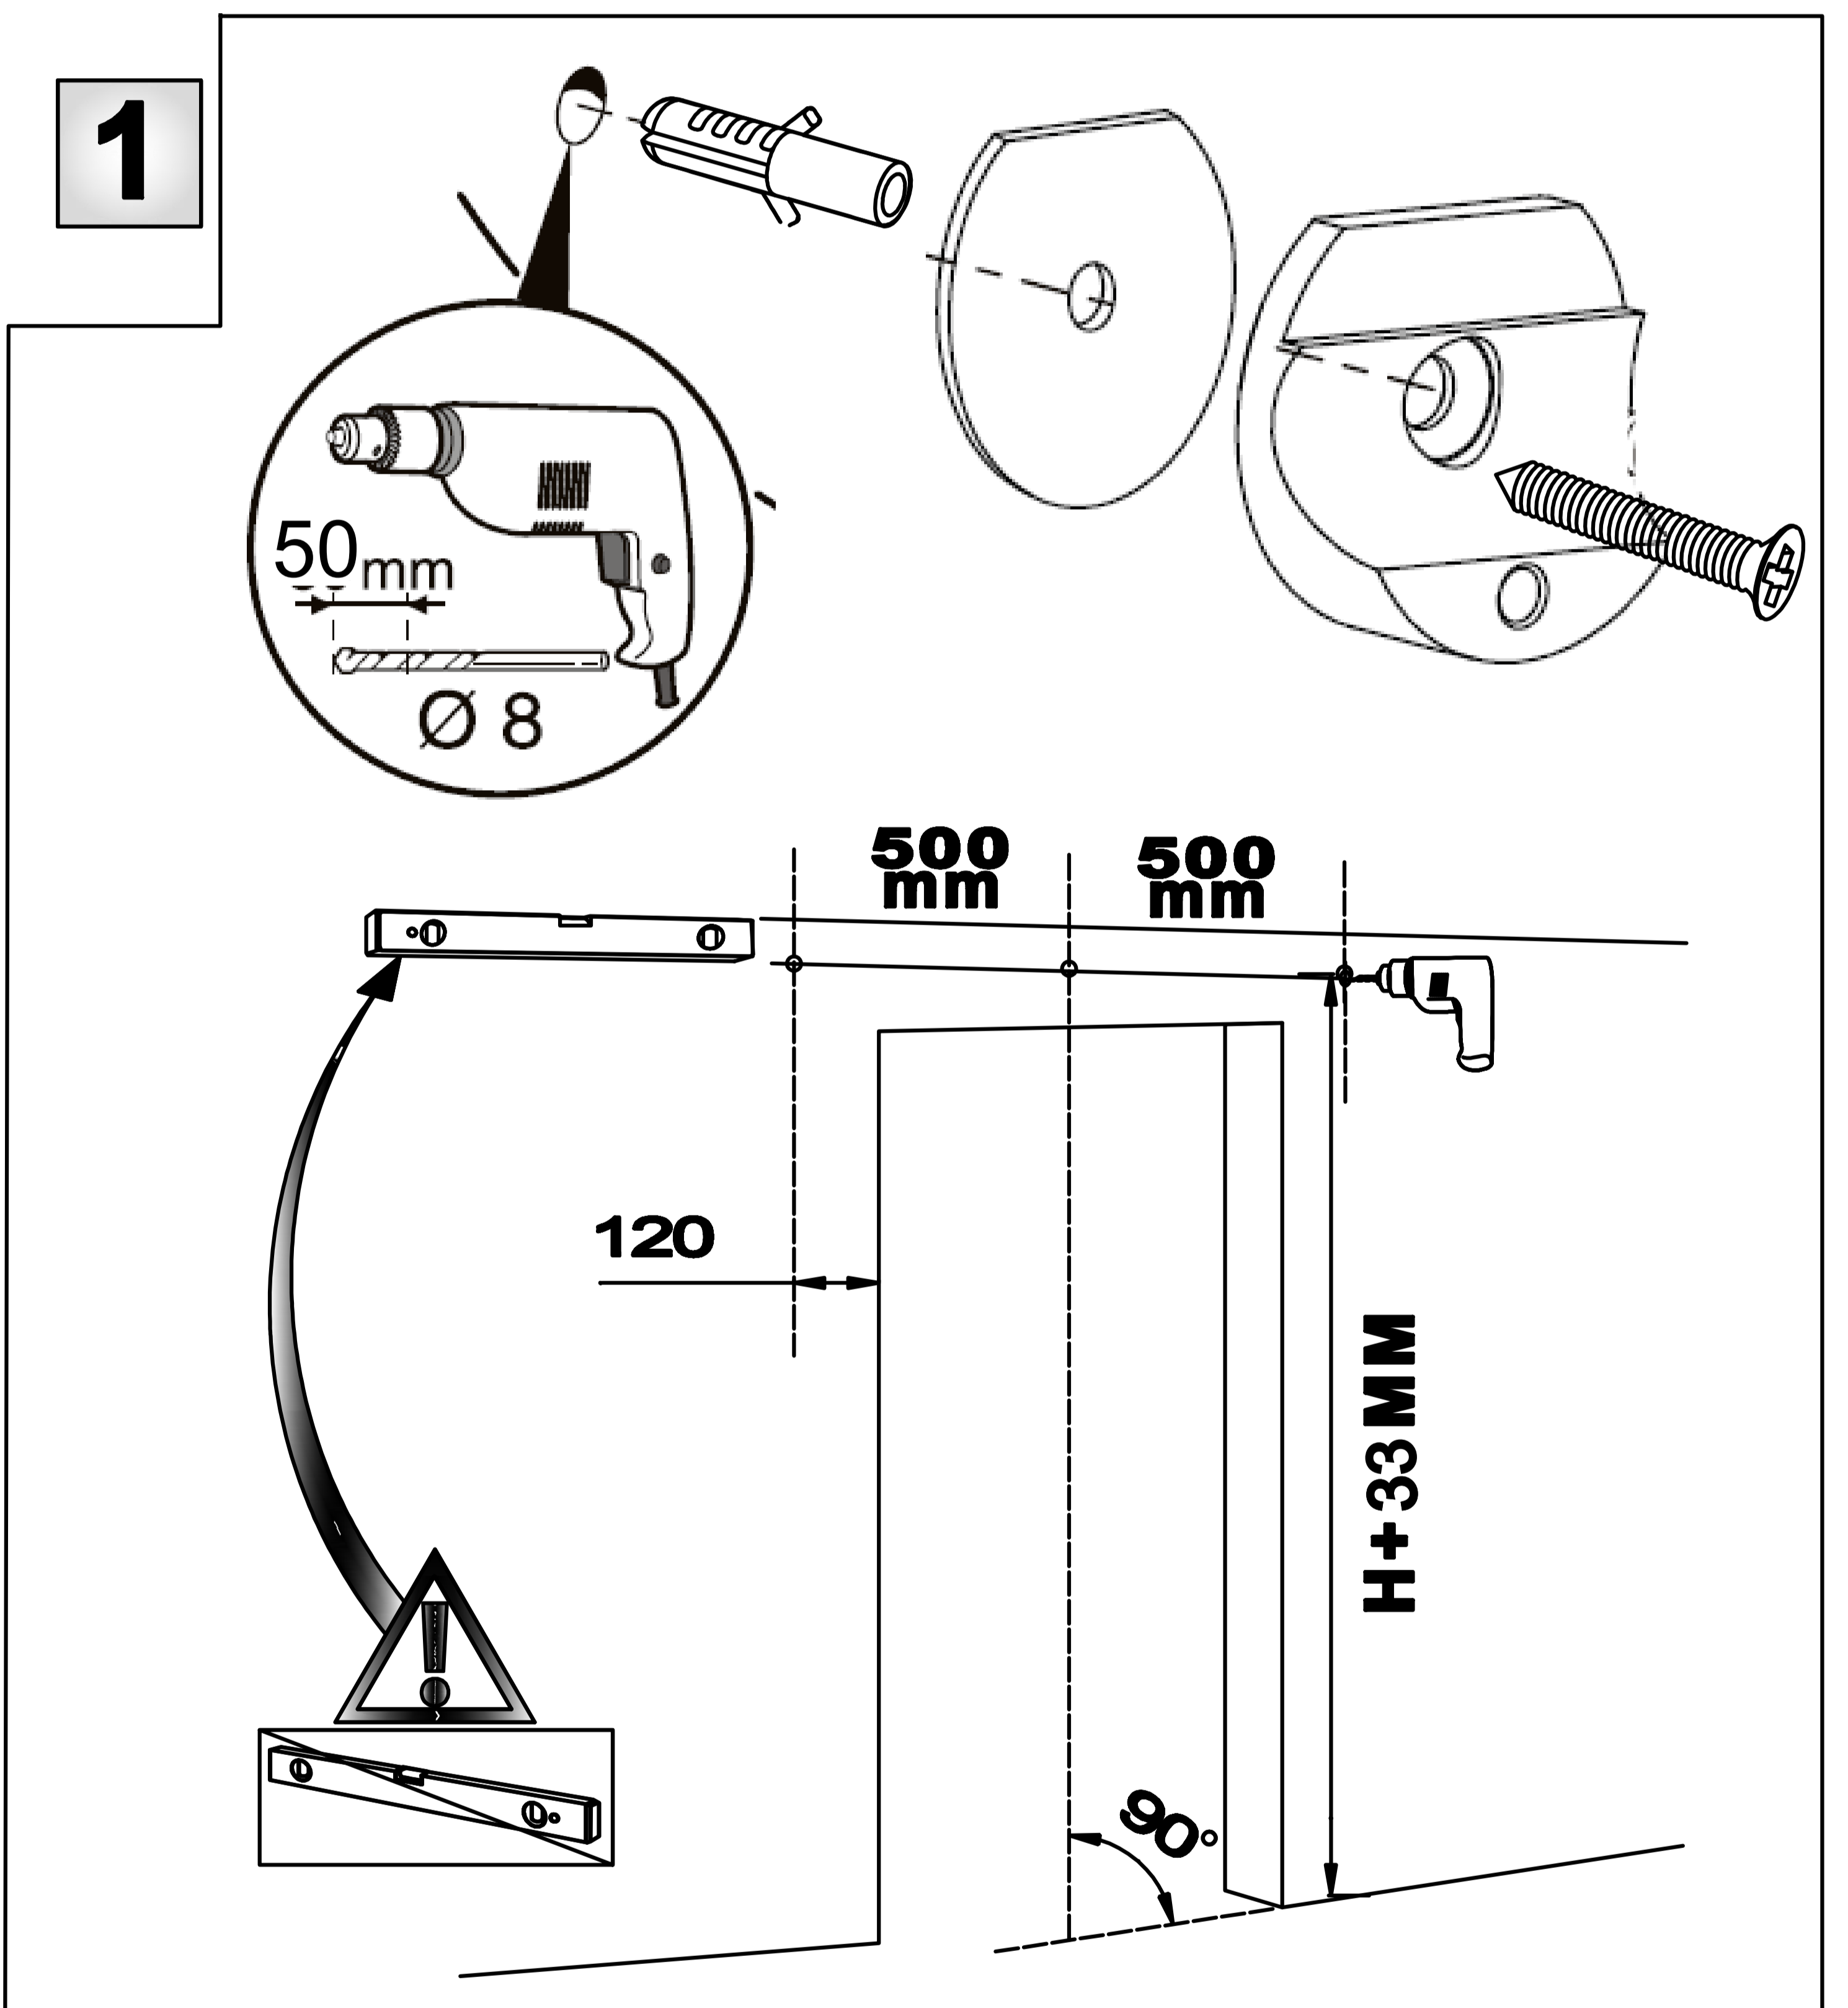

VETROSLIDE GLASS

41271 (1.5M KIT) STRAIGHT HANGER SINGLE WHEEL

FITTING INSTRUCTIONS

Max Door Weight: 100Kg Door Thickness: 8-12mm

Important Note: Coburn recommends to use Laminated Glass Door.

Important Note: Coburn recommends to use Laminated Glass Door for safety.