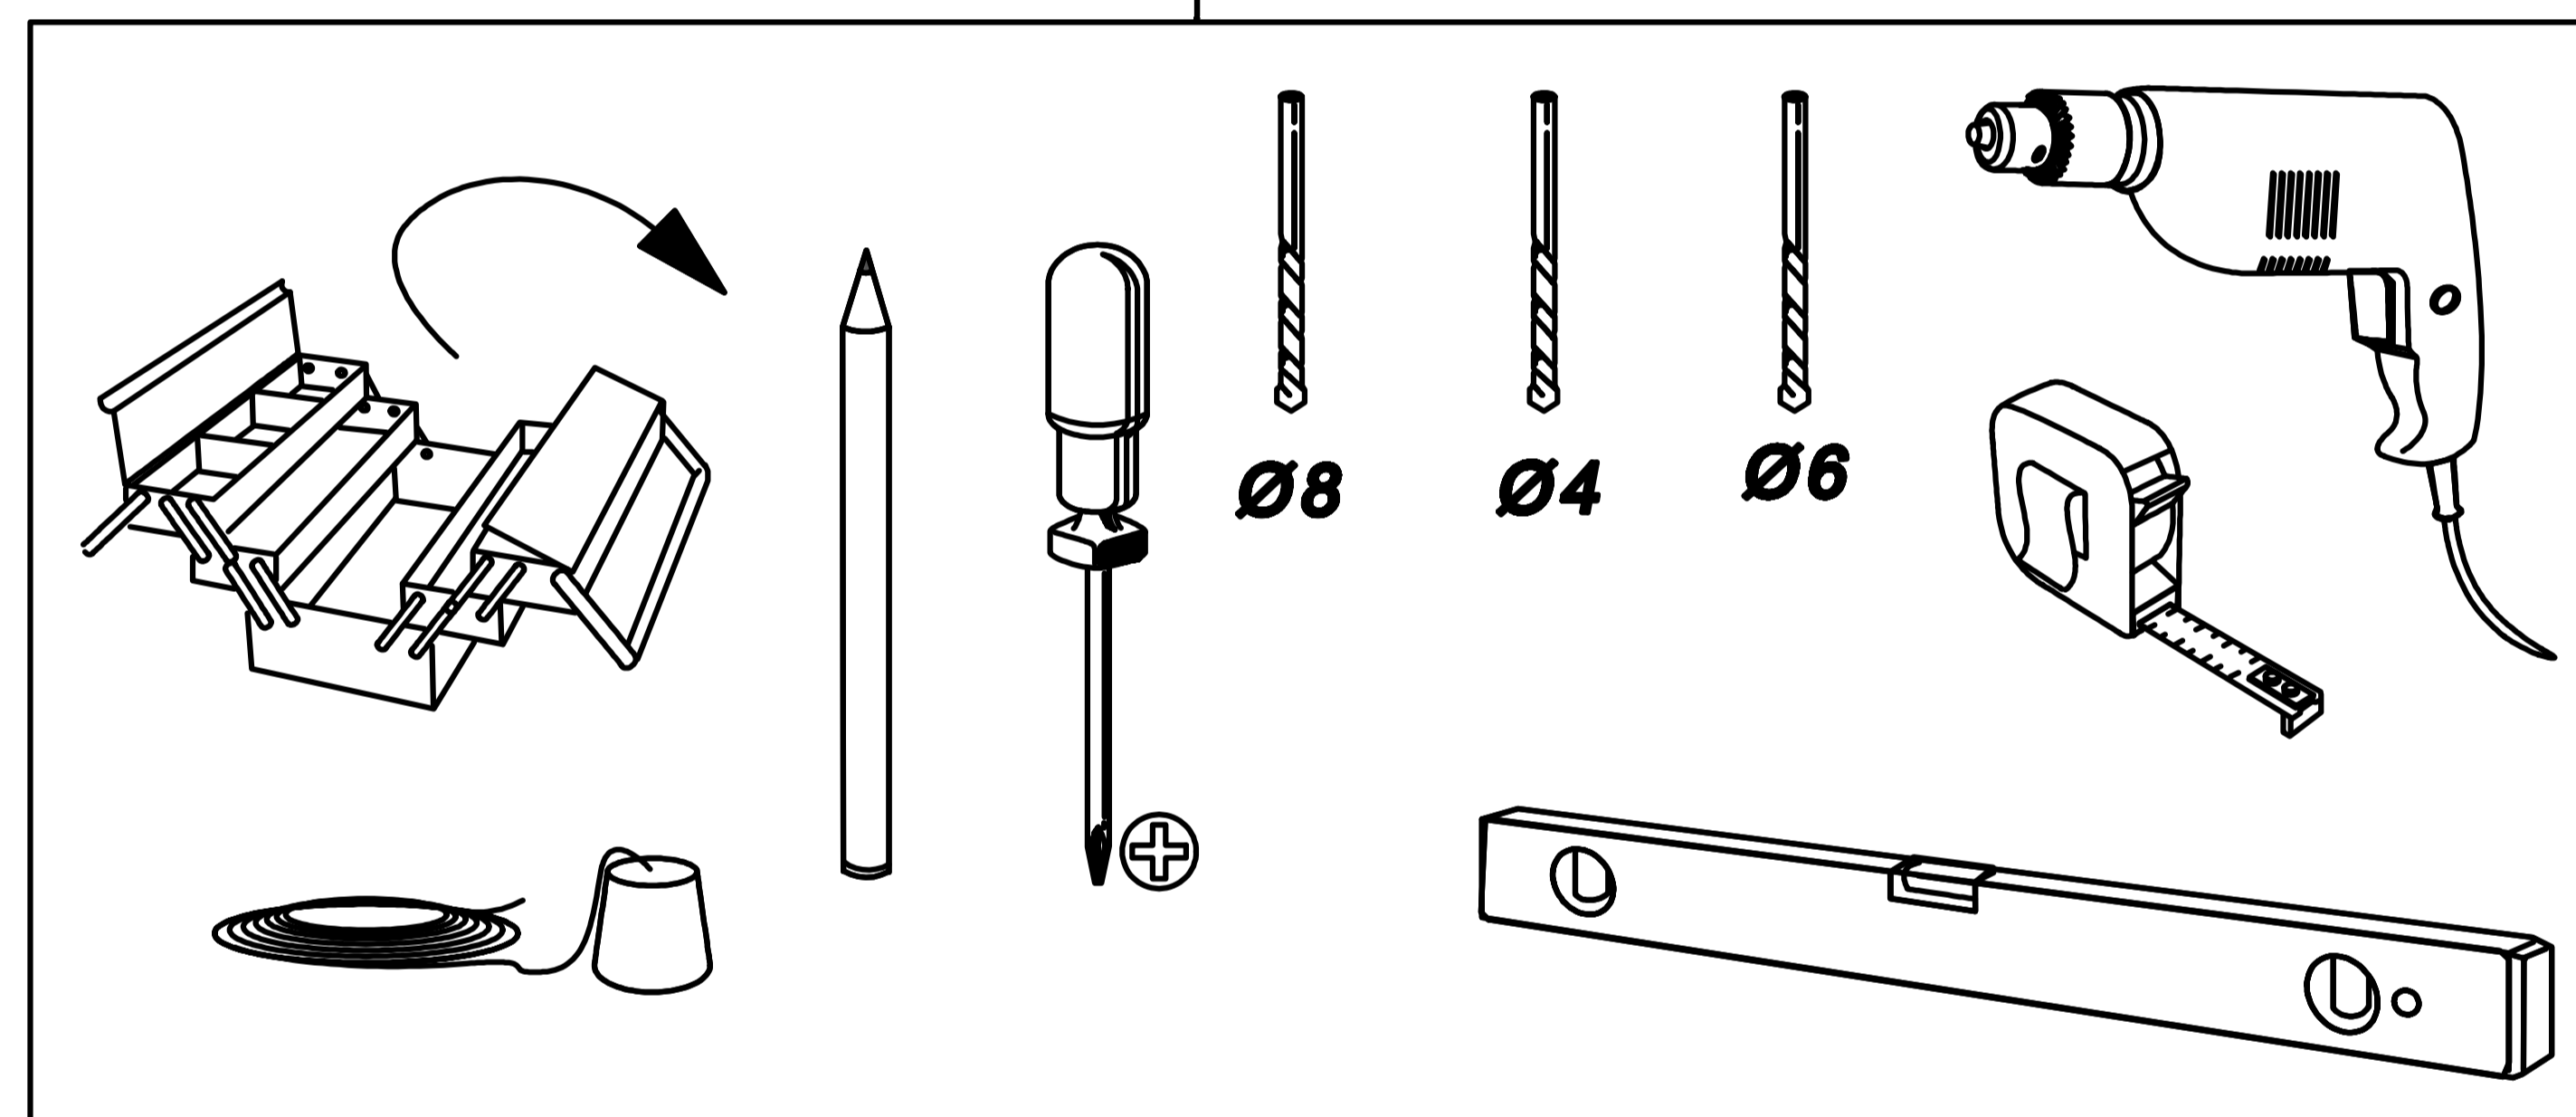

VETROSLIDE GLASS

41271 (1.5M KIT) STRAIGHT HANGER SINGLE WHEEL

FITTING INSTRUCTIONS

Max Door Weight: 100Kg Door Thickness: 8-12mm

Important Note: Coburn recommends to use Laminated Glass Door.

Important Note: Coburn recommends to use Laminated Glass Door for safety.