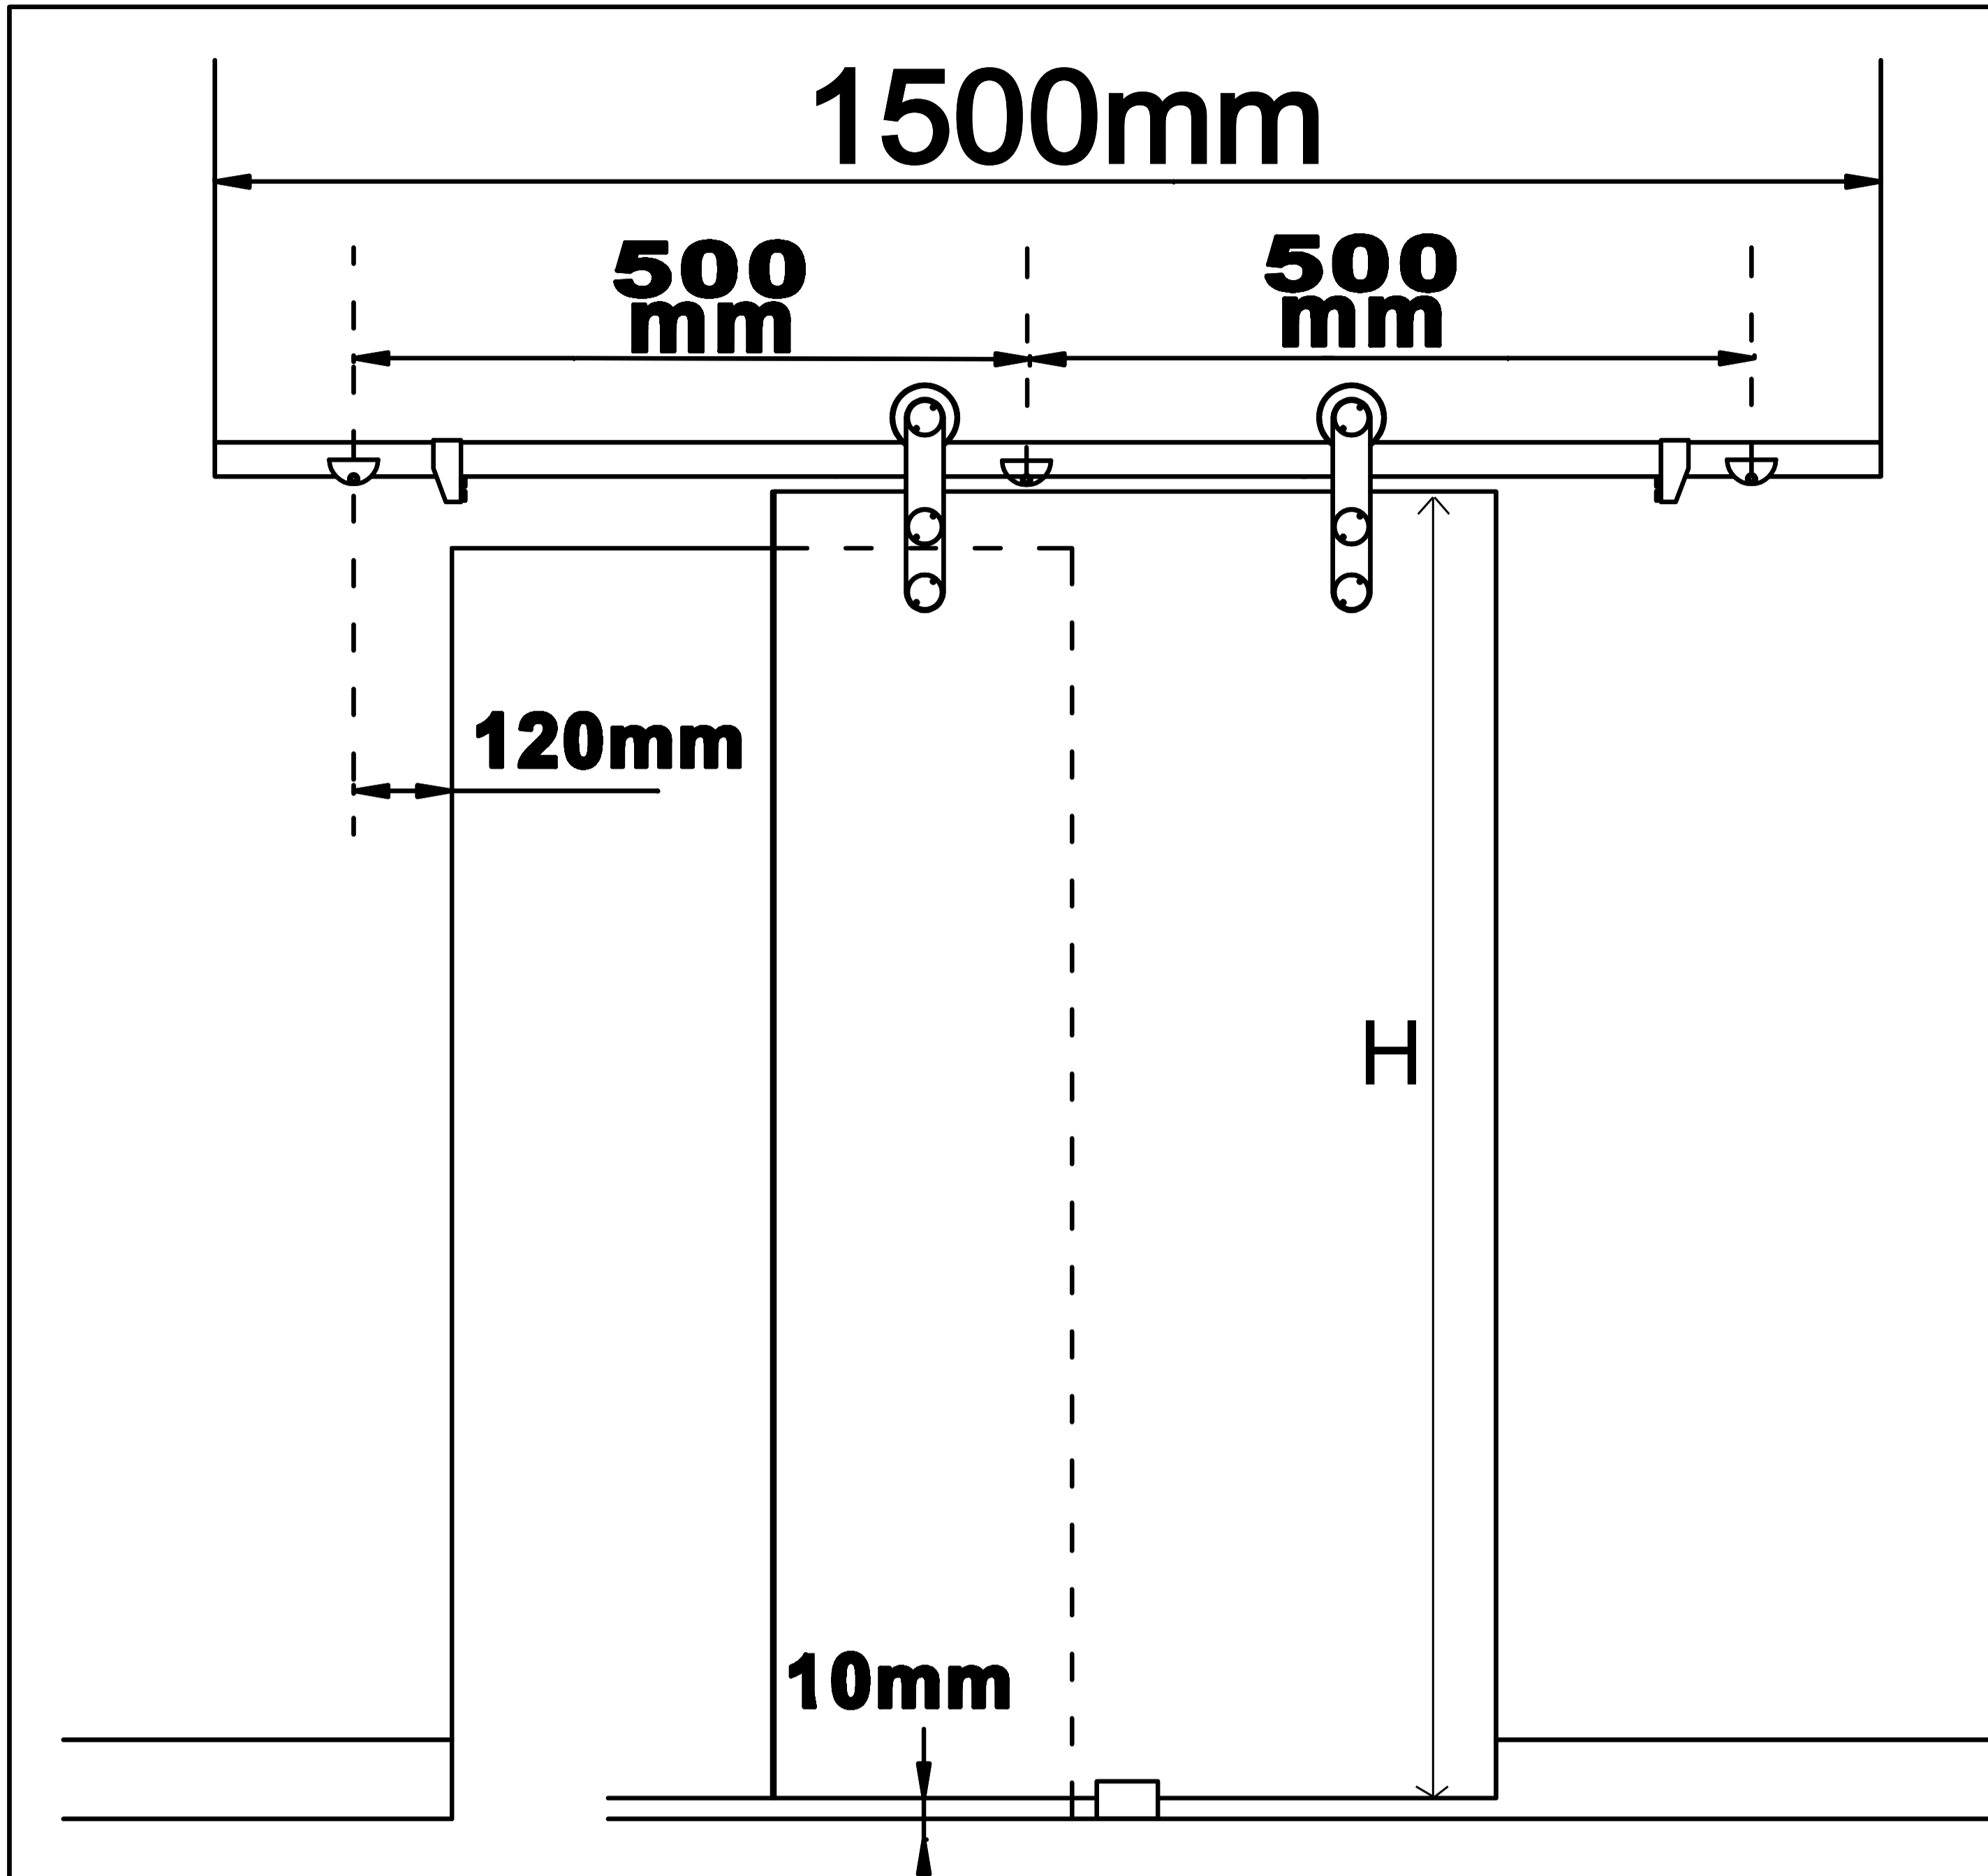

VETROSLIDE GLASS

41271 (1.5M KIT) STRAIGHT HANGER SINGLE WHEEL

FITTING INSTRUCTIONS

Max Door Weight: 100Kg Door Thickness: 8-12mm

Important Note: Coburn recommends to use Laminated Glass Door.

Important Note: Coburn recommends to use Laminated Glass Door for safety.