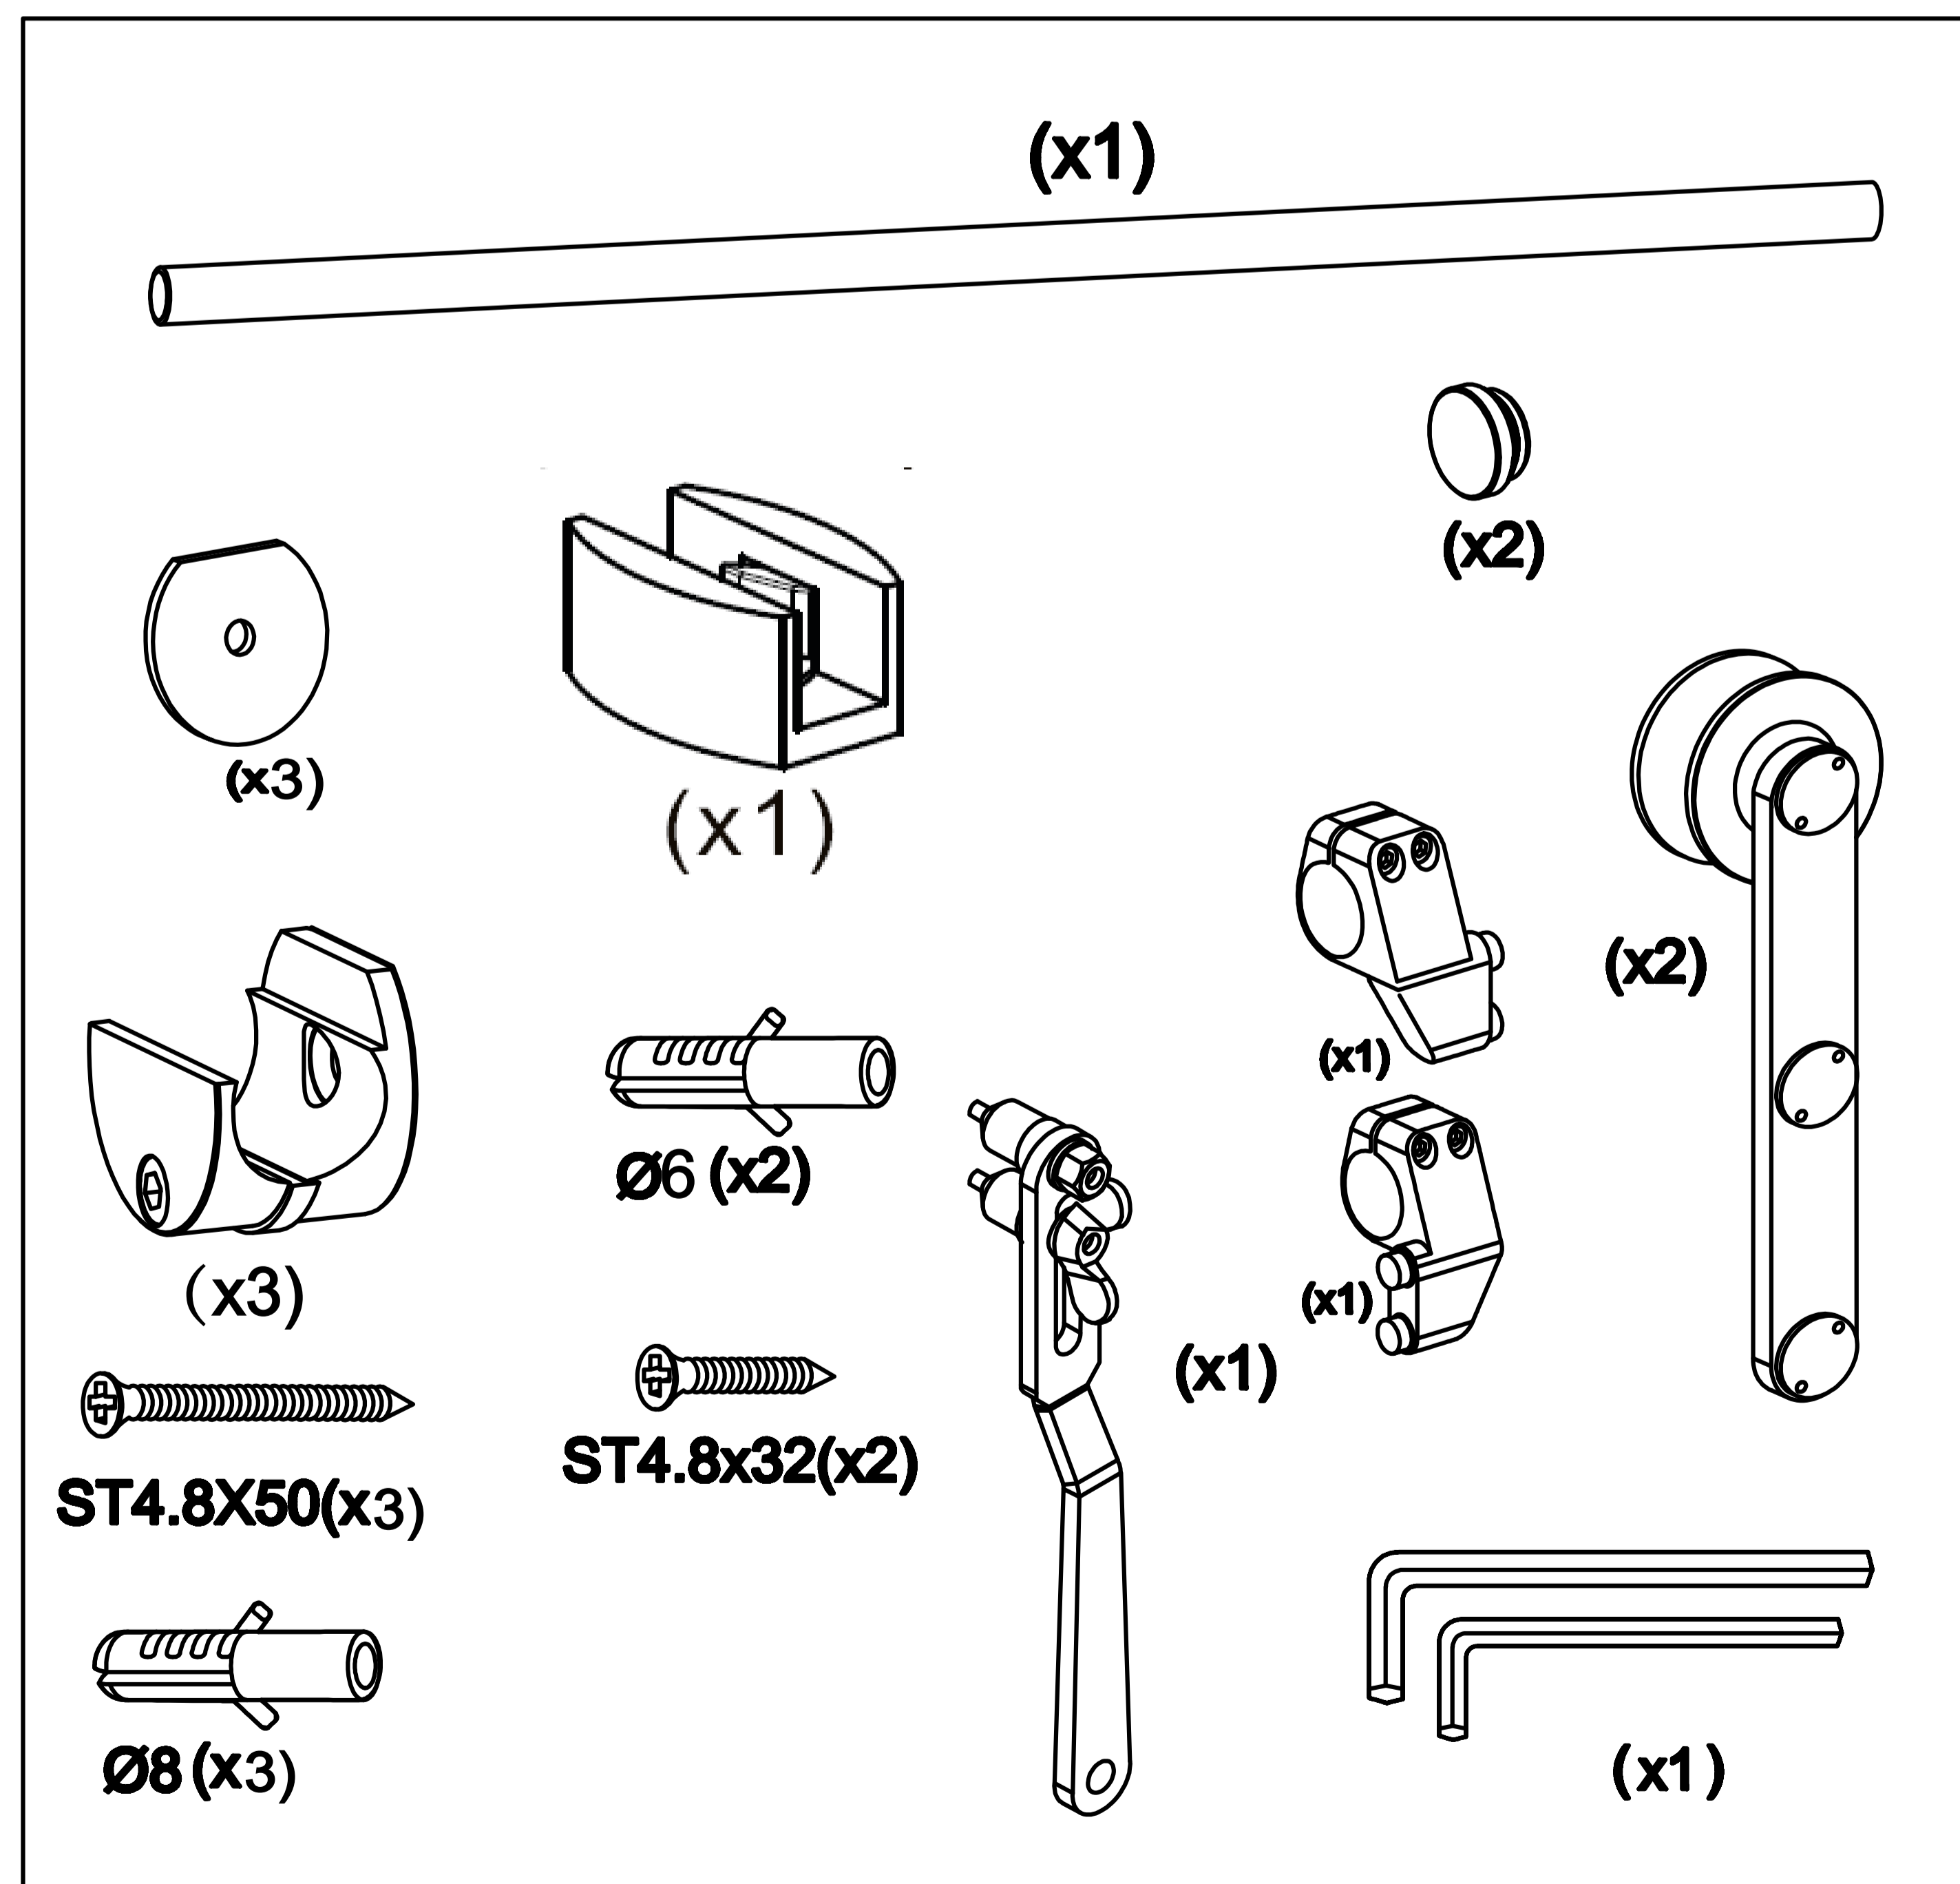

VETROSLIDE GLASS

41271 (1.5M KIT) STRAIGHT HANGER SINGLE WHEEL

FITTING INSTRUCTIONS

Max Door Weight: 100Kg Door Thickness: 8-12mm

Important Note: Coburn recommends to use Laminated Glass Door.

Important Note: Coburn recommends to use Laminated Glass Door for safety.