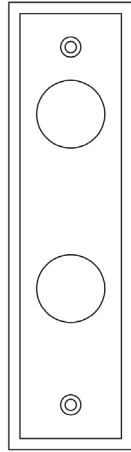

BURLINGTON RANGE

TECHNICAL SPECIFICATION

CODE

BUR456

DESCRIPTION

Lever On Rose Outer Plate - Bathroom

STANDARDS

PRODUCT SPECIFICATION

- Matt lacquered solid brass
- Suits all Burlington Range levers
- Suits all Burlington Range turn & releases
- 78mm centre to centre