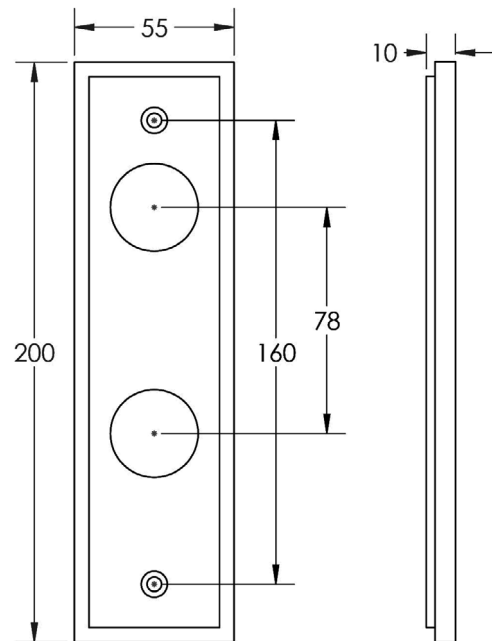

TECHNICAL DRAWING

FINISHES

- Antique Brass
- Dark Bronze
- Polished Nickel
- Satin Brass
- Satin Nickel