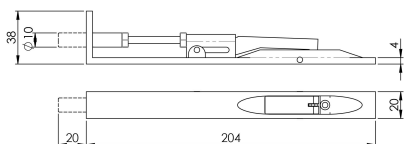

Steelworx Flush Bolts

FBT1008

- Stainless Steel
- Lever Action
- Available In Square or Radius
- 10 Year Mechanical Guarantee
- Timber Door Fire 20-60 Minutes (Single Door Only)
- INT1008 Intumescent Kit for Timber Doors)