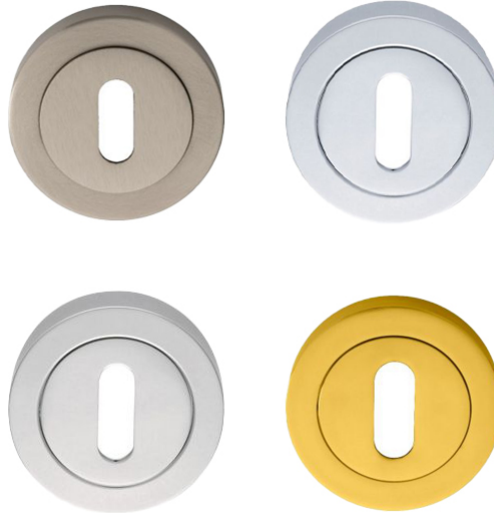

## Standard Profile Escutcheon Range

### AA3 Range

A modernistic concealed fix standard keyhole profile escutcheon with a threaded screw on outer rose. The inner rose has numerous fixing points accommodating bolt through fixings as well as conventional screws. This 50mm x 10mm thick escutcheon provides an excellent accompaniment to substantial levers on rose.