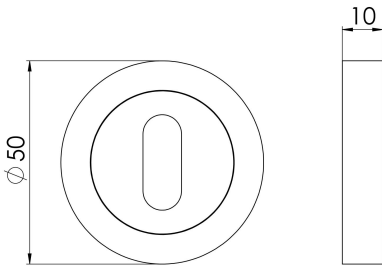

## Standard Profile Escutcheon Range

### AA3 Range

A modernistic concealed fix standard keyhole profile escutcheon with a threaded screw on outer rose. The inner rose has numerous fixing points accommodating bolt through fixings as well as conventional screws. This 50mm x 10mm thick escutcheon provides an excellent accompaniment to substantial levers on rose.