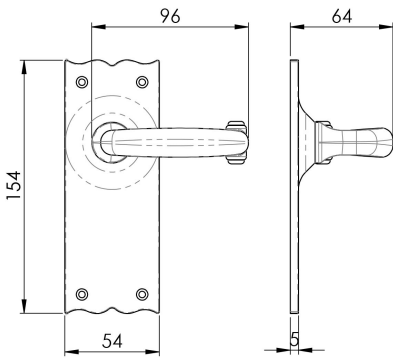

Traditional Lever on Backplate

LF5502 Range

Black Antique lever on backplate. An elegant and traditionally designed inward curved handle, ending with a wrapped flange flourish. The decorative backplate with undulating edging top and bottom give a softer traditional appearance to the door handle. Comes with a 10 year mechanical guarantee.