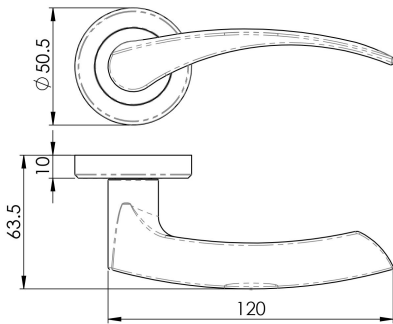

## Serozzetta Olivier Lever On Rose

ZIN3112

Lever on a concealed fix 2 part screw on round rose. A slightly arched tapering lever on rose. Part of the Serozzetta Zin lever designer collection. Comes with a 10 year mechanical guarantee and is fire door rated.