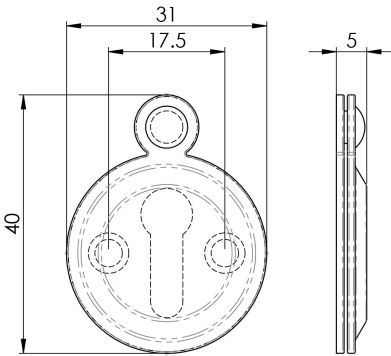

## Covered Escutcheon

### M42 Range

Plain style covered keyhole escutcheon with the sliding flap swivelling at the top. Available in different finishes