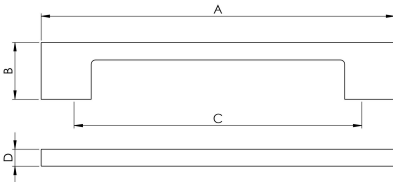

## Slim D Handle

**FTD3065**

A sleek and elegant slim line D handle. A popular design as its versatility affords itself to a multitude of applications in the home or office. Available in different finishes and sizes.