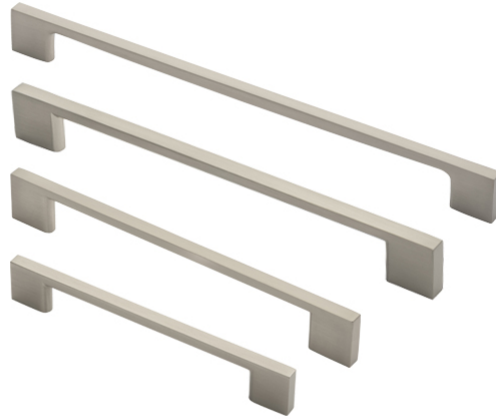

## Slim D Handle

**FTD3065**

A sleek and elegant slim line D handle. A popular design as its versatility affords itself to a multitude of applications in the home or office. Available in different finishes and sizes.