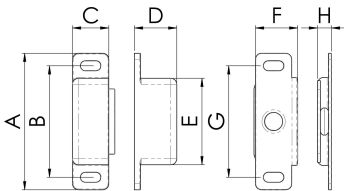

Superior Steel Magnetic Catch

FTD840

A steel magnetic catch suitable for use on wardrobes, cupboards and lightweight internal doors. Available in different finishes and pull strengths.